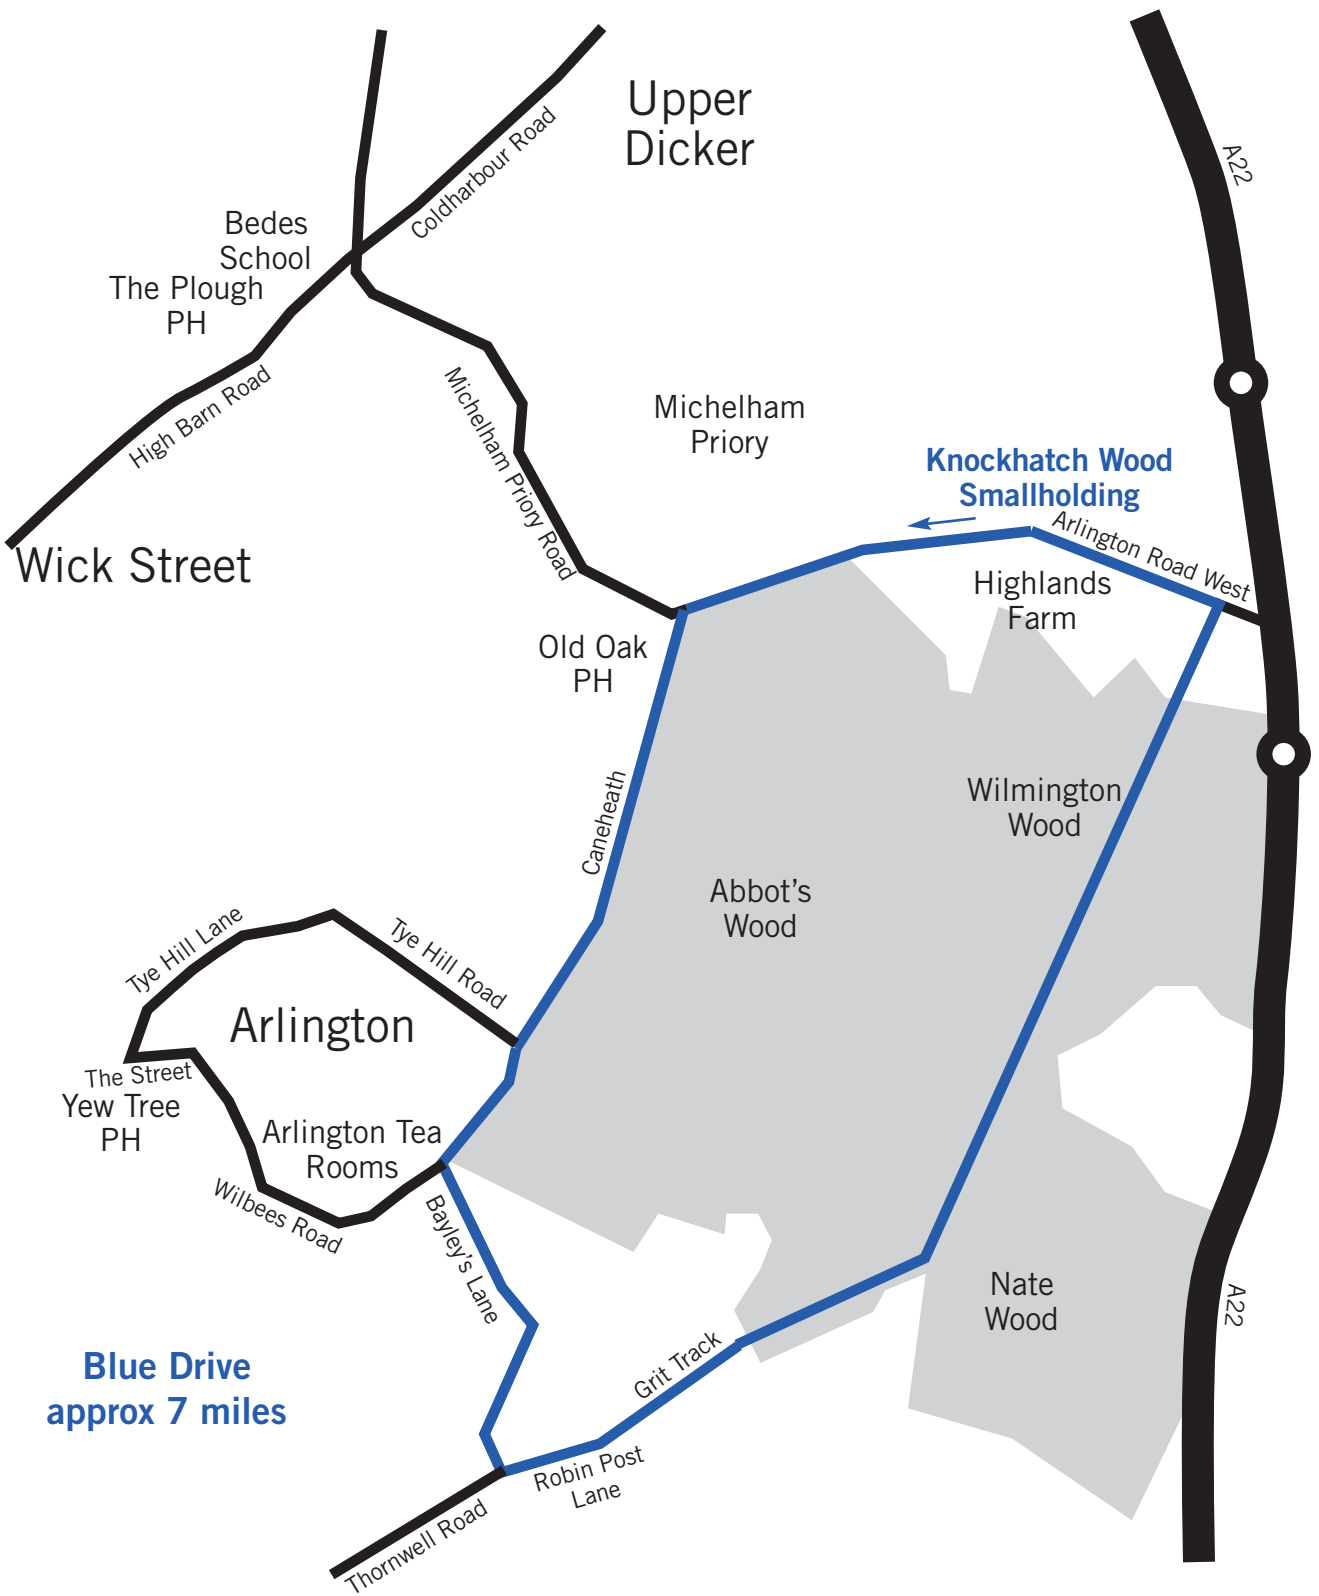

OAKS CLUB DRIVE

By kind permission of the Fieldwick family

Knockhatch Wood Smallholding, Arlington Road West, Arlington BN27 3RD
Start 10am.

Blue Drive
approx 7 miles

**Green Drive
approx 5.5 miles**