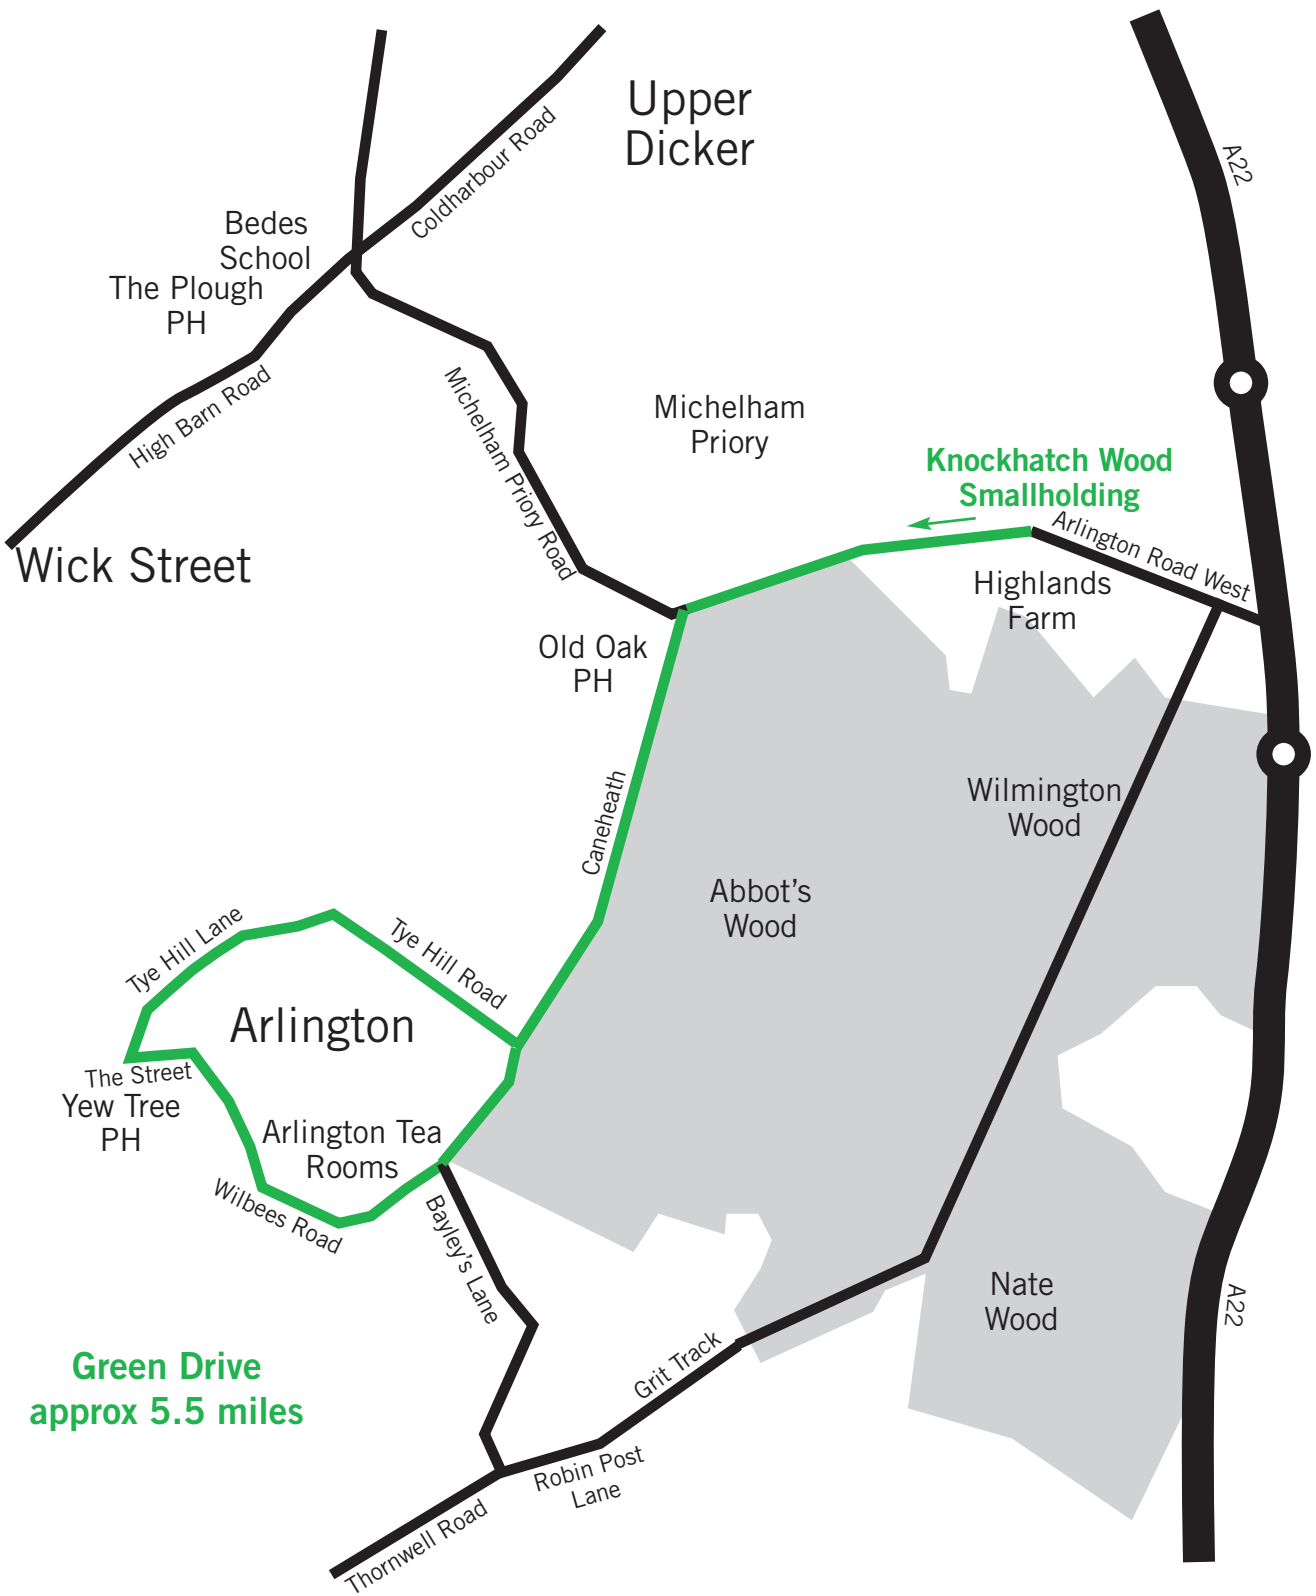

OAKS CLUB DRIVE

By kind permission of the Fieldwick family

Knockhatch Wood Smallholding, Arlington Road West, Arlington BN27 3RD
Start 10am.

Blue Drive
approx 7 miles

**Green Drive
approx 5.5 miles**