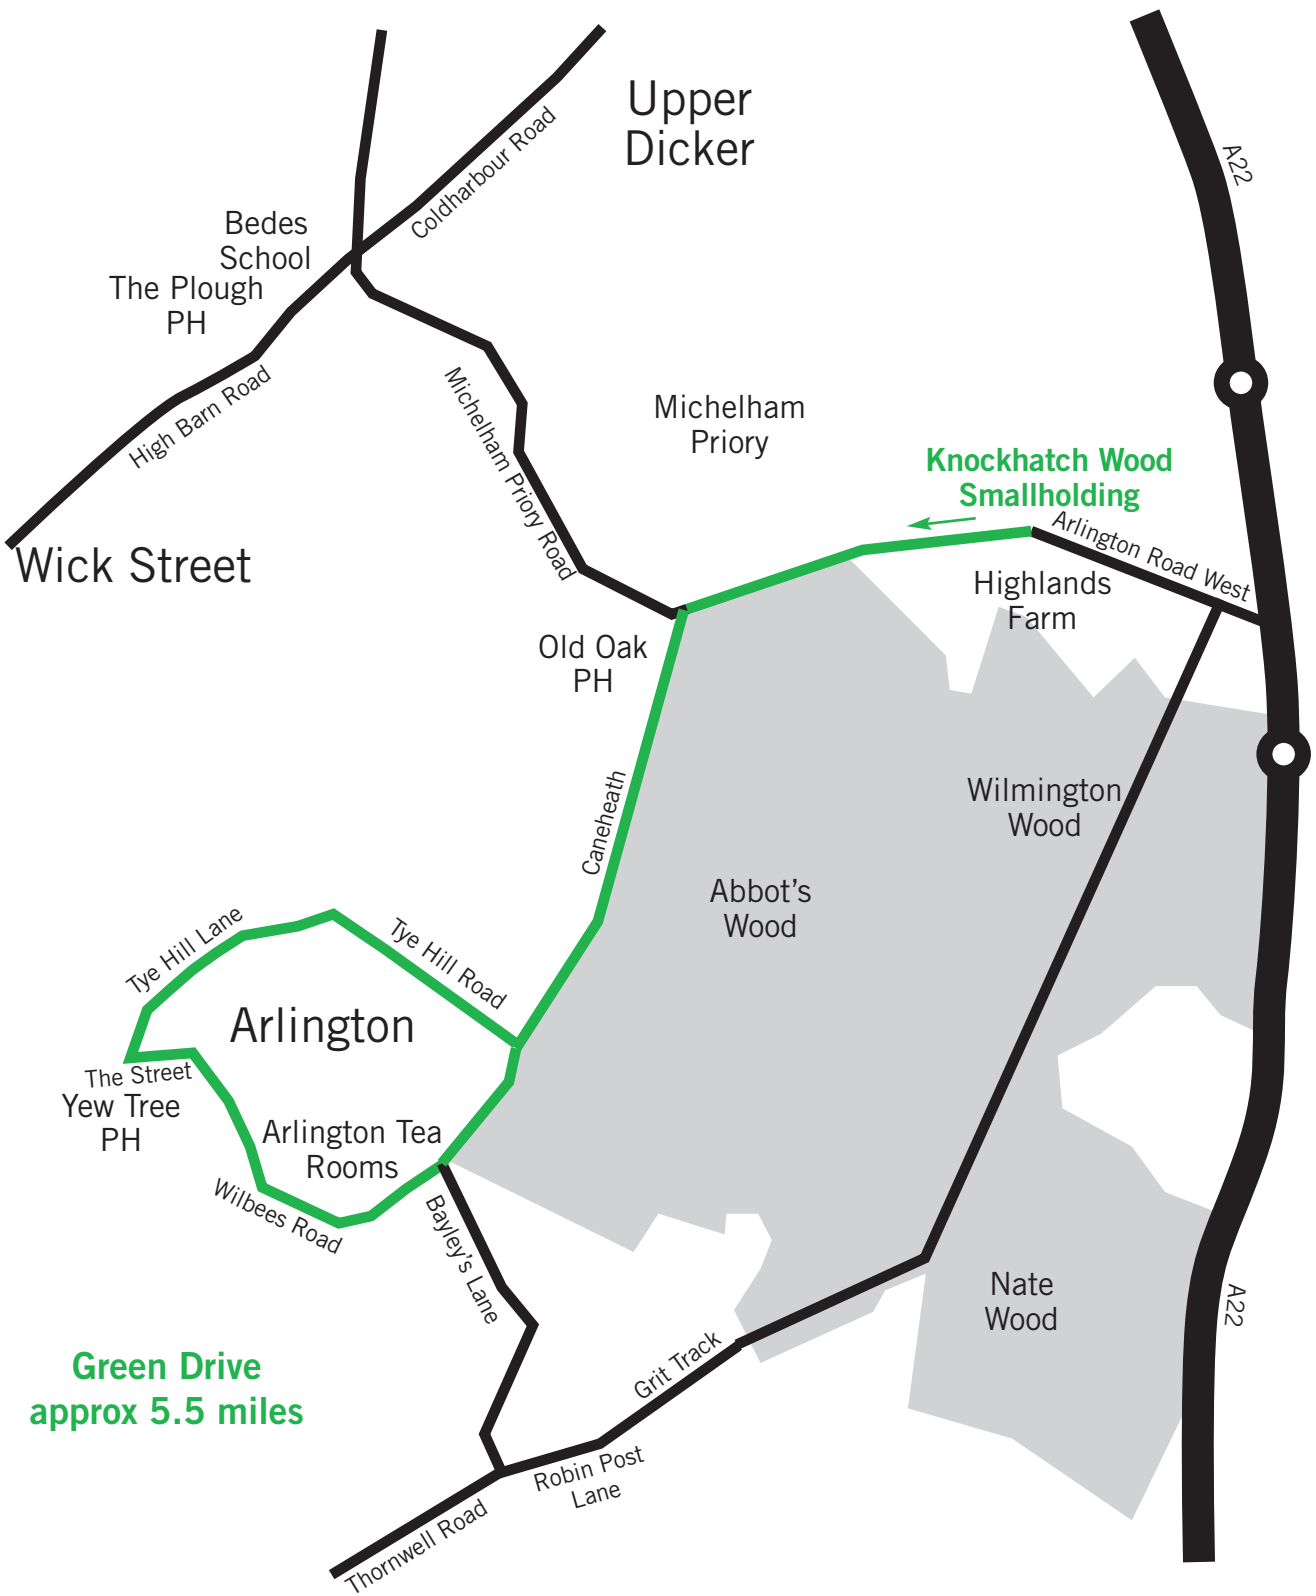

## Sunday 1st August 2021

By kind permission of the Fieldwick family

Knockhatch Wood Smallholding, Arlington Road West, Arlington BN27 3RD  
Start 10am.

**Red Drive**  
approx 9 miles

**Blue Drive**  
approx 7 miles

**Green Drive**  
approx 5.5 miles

**Arlington**

Upper  
Dicker

Michelham  
Priory

**Knockhatch Wood  
Smallholding**

Highlands  
Farm

Wilmington  
Wood

Abbot's  
Wood

A22

High Barn Road

Coldharbour Road

Michelham Priory Road

Arlington Road West

Tye Hill Lane

Tye Hill Road

Wilbees Road

Bayley's Lane

Grit Track

Thornwell Road