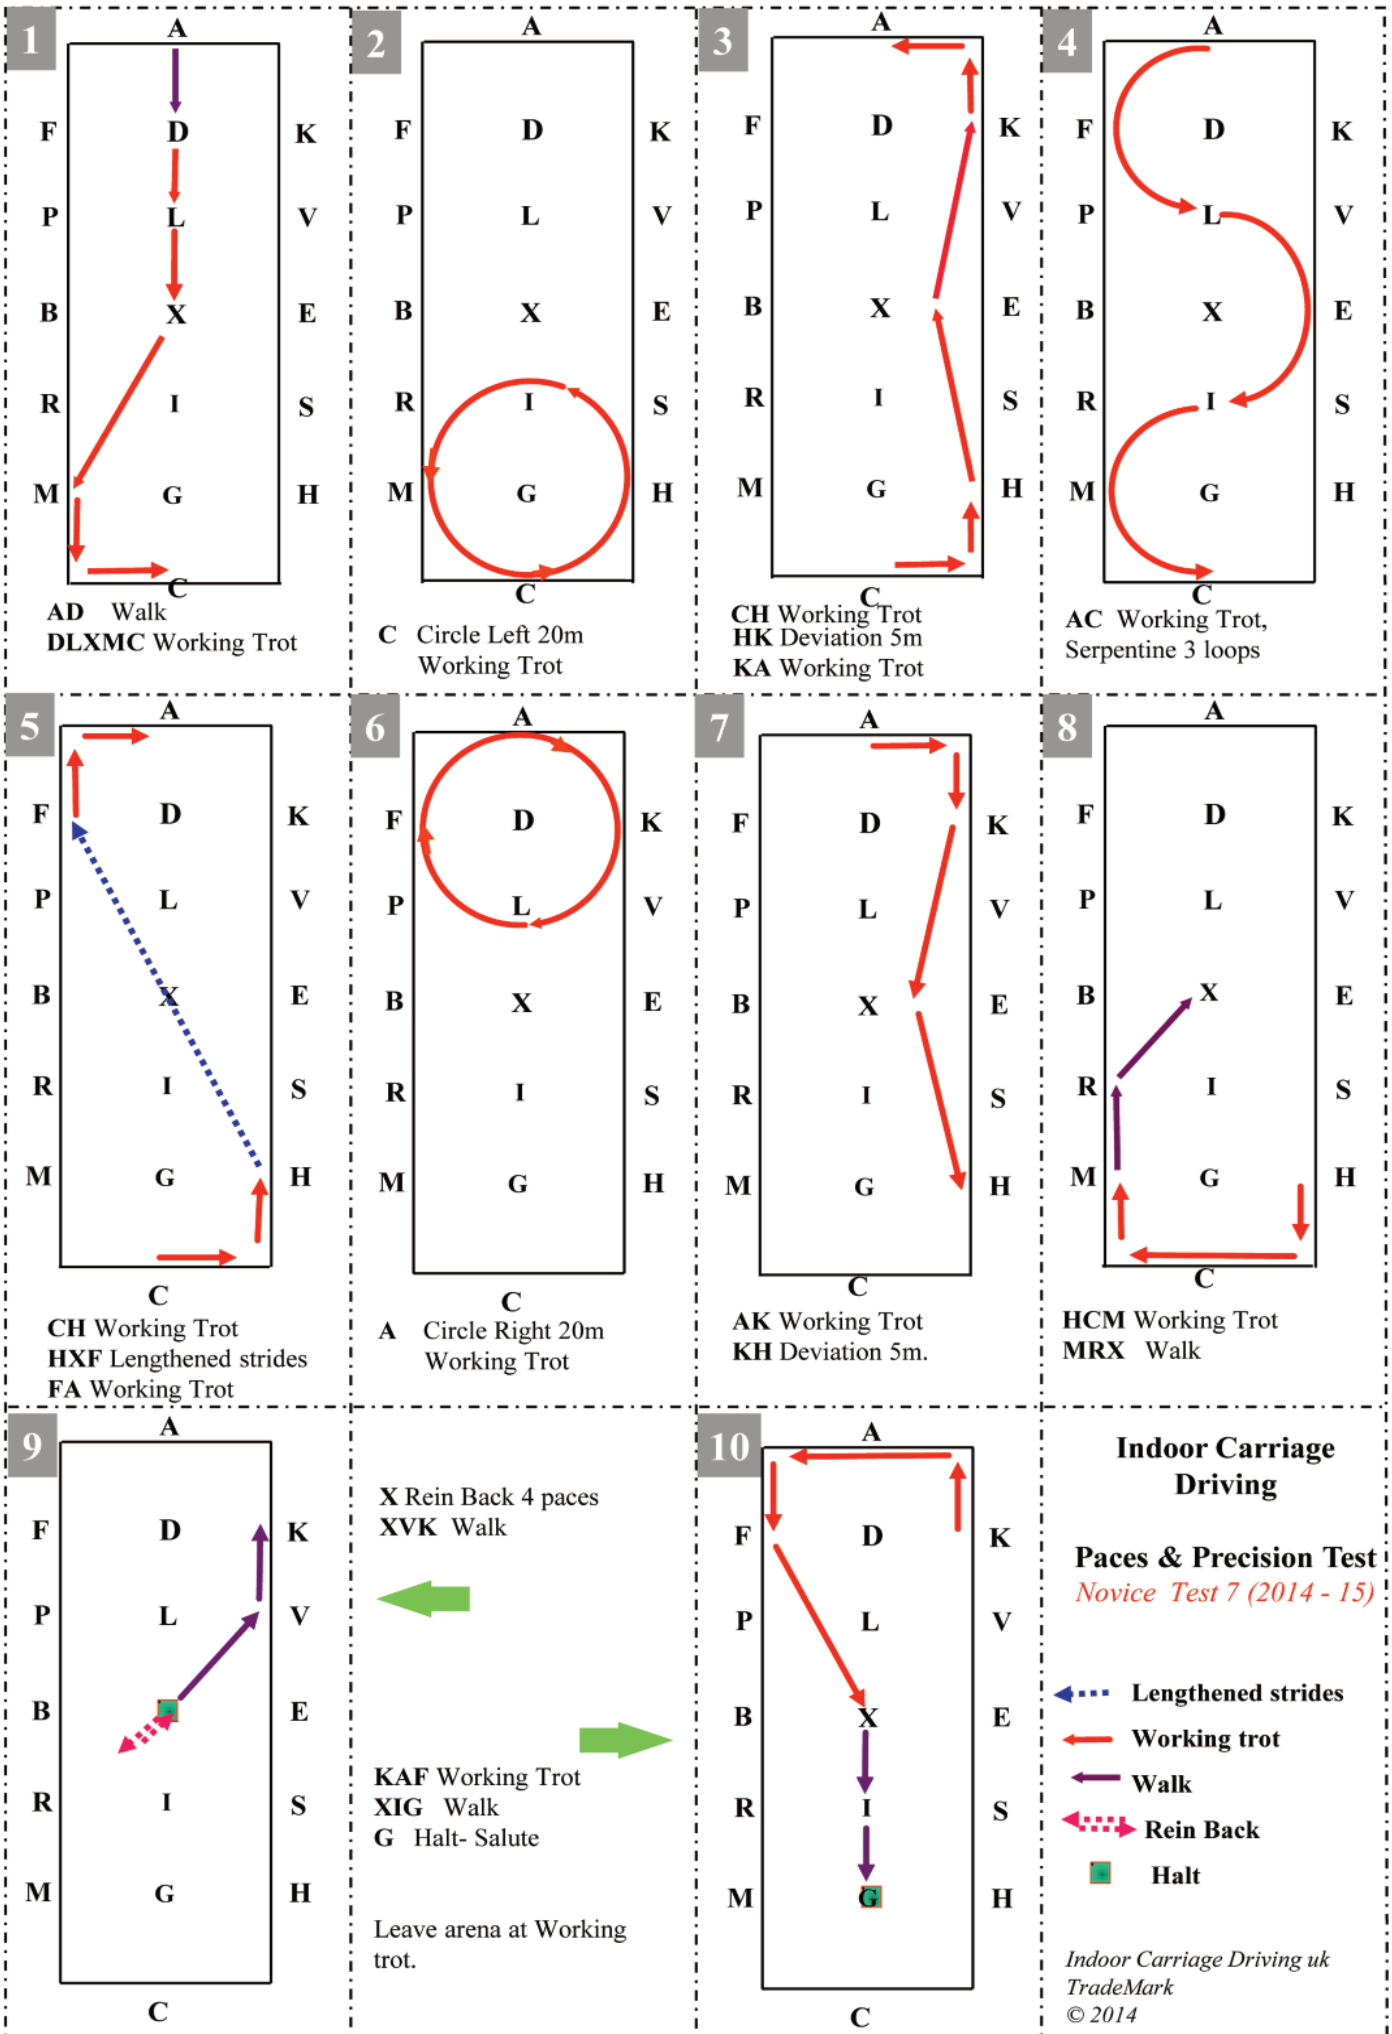

1

A
D
L
X
I
G
M
R
B
P
F
K
V
E
S
H

AD Walk
DLXMC Working Trot

2

A
D
L
X
I
G
M
R
B
P
F
K
V
E
S
H

C Circle Left 20m
Working Trot

3

A
D
L
X
I
G
M
R
B
P
F
K
V
E
S
H

CH Working Trot
HK Deviation 5m
KA Working Trot

4

A
D
L
X
I
G
M
R
B
P
F
K
V
E
S
H

AC Working Trot,
Serpentine 3 loops

5

A
D
L
X
I
G
M
R
B
P
F
K
V
E
S
H

CH Working Trot
HXF Lengthened strides
FA Working Trot

6

A
D
L
X
I
G
M
R
B
P
F
K
V
E
S
H

A Circle Right 20m
Working Trot

7

A
D
L
X
I
G
M
R
B
P
F
K
V
E
S
H

AK Working Trot
KH Deviation 5m.

8

A
D
L
X
I
G
M
R
B
P
F
K
V
E
S
H

HCM Working Trot
MRX Walk

9

A
D
L
X
I
G
M
R
B
P
F
K
V
E
S
H

X Rein Back 4 paces
XVK Walk

KAF Working Trot
XIG Walk
G Halt- Salute

Leave arena at Working trot.

10

A
D
L
X
I
G
M
R
B
P
F
K
V
E
S
H

Indoor Carriage Driving

Paces & Precision Test
Novice Test 7 (2014 - 15)

- ←····→ Lengthened strides
- → Working trot
- → Walk
- ←····→ Rein Back
- Halt

Indoor Carriage Driving uk
TradeMark
© 2014